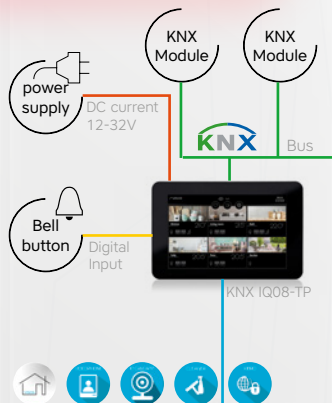

Residential Solutions

BASIC APARTMENT

ONLY INTERCOM

Could be one or more

SINGLE APARTMENT

INTERCOM & KNX SMART HOME

Could be one or more

SINGLE SECURE APARTMENT

INTERCOM & KNX SMART HOME

Could be one or more

THIRD PARTY VISUALISATION

INTERCOM & SMART HOME

Could be one or more

STREET ENTRANCE

Could be one or more

ELECTRIC CABINET

FRONT YARD

Could be one or more

* one or more switches depending on the numbers of devices