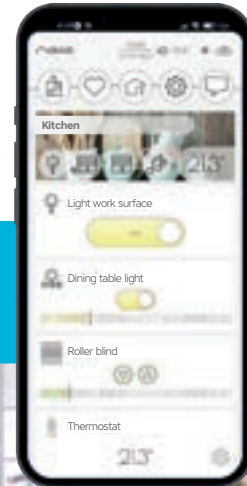

KNX IQ

Smartness für Ihr Gebäude

The cost-effective entry into the world of building visualization. KNX IQ manages and controls your electrical installation. KNX IQ is a stand alone panel through which the entire home automation of the apartment can be viewed and controlled. As an on-wall mounted device, it can be retrofitted and protrudes only slightly out of the wall. The 8" (20.32 cm) touch panel with a capacitive multi-touch display is available with and without KNX interface. It is the all-embracing solution as intercom indoor station and IP cam viewer for your home and office. **The new DIVUS KNX IQ08 TPS already supports KNX Secure!**

The following mounting boxes are compatible with the 8" KNX IQ:

Schneider Electric U.Motion box
MTN6270-5001
Merten U.Motion box
MEG6270-5001
DIVUS MTZ07

ABB MT701 box UP-KAST2
GIRA MT701 box
BERKER MT701 box
JUNG EBG24 box

Kaiser round box German
standard 1555-04

Italian Standard box
type 503

Freely available mobile app for access via the local network and/or control on the move via the **DIVUS CLOUD**.

16 mm

10135-03

www.divus.eu